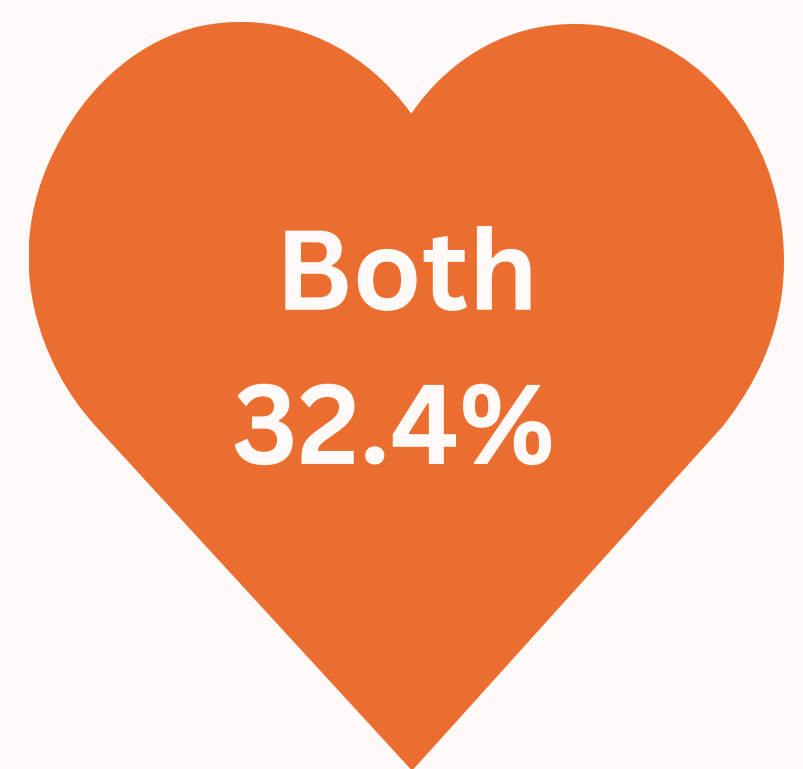

BRAAG

Braveheart Alumni Advisory Group

WHO IS BRAAG?

BRAAG Consists Of **120** members who have previously been involved with Braveheart programs through internships, practicum, or volunteering.

Member Involvement with BRAVEHEART PROGRAMS