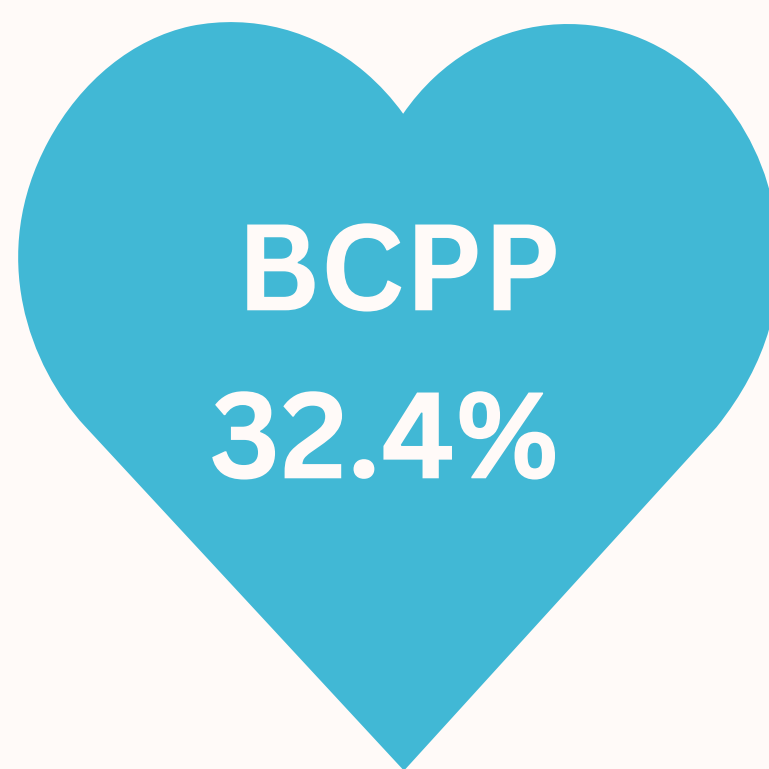

BRAAG

Braveheart Alumni Advisory Group

WHO IS BRAAG?

BRAAG Consists Of **120** members who have previously been involved with Braveheart programs through internships, practicum, or volunteering.

Member Involvement with BRAVEHEART PROGRAMS